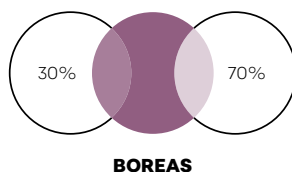

# HOW TO DILUTE WITH ANGELO

SUPER CONCENTRATED COLOURS, INTERMIXABLE AND DILUTABLE WITH ANGELO, TO ACHIEVE A PASTEL EFFECT

**VASSILY**  
PURE COLOUR

**VASSILY**  
DILUTE COLOUR

**OLEGNA**

**BALLERINE**

**BLU DI CIELO**

**ARLES**

**TOULOUSE**

**IRIS**

**BOREAS**

**REDVARD**

**SENTIERO**

**MOTHER**

**SCHIELE**