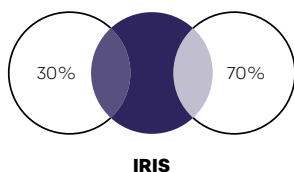

HOW TO DILUTE WITH ANGELO

SUPER CONCENTRATED COLOURS, INTERMIXABLE AND DILUTABLE WITH ANGELO, TO ACHIEVE A PASTEL EFFECT

IRIS