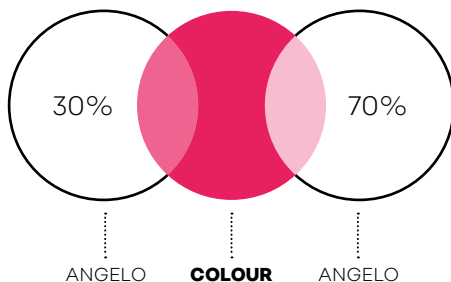

# HOW TO DILUTE WITH ANGELO

SUPER CONCENTRATED COLOURS, INTERMIXABLE AND DILUTABLE WITH ANGELO, TO ACHIEVE A PASTEL EFFECT

**VASSILY**  
PURE COLOUR

**VASSILY**  
DILUTE COLOUR

**OLEGNA**

**BALLERINE**

**BLU DI CIELO**

**ARLES**

**TOULOUSE**

**IRIS**

**BOREAS**

**REDVARD**

**SENTIERO**

**MOTHER**

**SCHIELE**