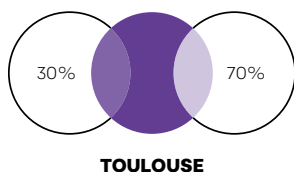

# HOW TO DILUTE WITH ANGELO

SUPER CONCENTRATED COLOURS, INTERMIXABLE AND DILUTABLE WITH ANGELO, TO ACHIEVE A PASTEL EFFECT

**VASSILY**  
PURE COLOUR

**VASSILY**  
DILUTE COLOUR

**OLEGNA**

**BALLERINE**

**BLU DI CIELO**

**ARLES**

**TOULOUSE**

**IRIS**

**BOREAS**

**REDVARD**

**SENTIERO**

**MOTHER**

**SCHIELE**