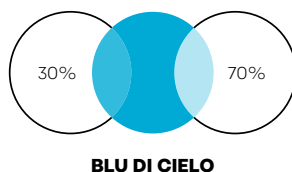

# HOW TO DILUTE WITH ANGELO

SUPER CONCENTRATED COLOURS, INTERMIXABLE AND DILUTABLE WITH ANGELO, TO ACHIEVE A PASTEL EFFECT

**VASSILY**  
PURE COLOUR

**VASSILY**  
DILUTE COLOUR

**OLEGNA**

**BALLERINE**

**BLU DI CIELO**